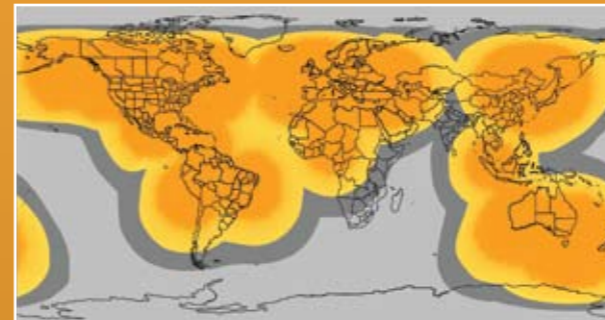

- 99% or better probability of successfully sending a single message within 20 minutes.
- 96% to 99% probability of successfully sending a single message within 20 minutes.
- Reduced or no coverage available within a 20 minute period.
- No coverage.