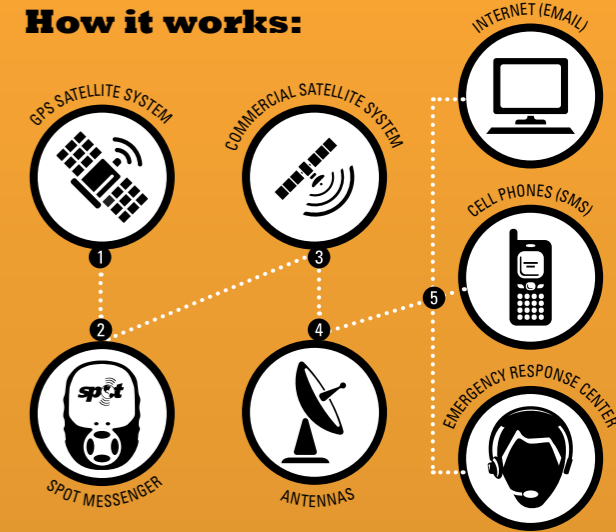

How it works:

1. 1 GPS satellites provide signals.
2. 2 SPOT messenger's onboard GPS chip determines your GPS location and sends your location and preselected message to communication satellites.
3. 3 Communication satellites relay your message to specific satellite antennas around the world.
4. 4 Satellite antennas and a global network route your location and message to the appropriate network.
5. 5 Your location and messages are delivered according to your instructions via email, text message, or emergency notification to the GEOS Rescue Coordination Center.

Basic Service Plans

1-year plan: $99.99 · 2-year plan: $199.98 Includes SOS/911 · Check-in/OK · Help

Additional Services (bundle with your basic plan)

Track Progress Service fees apply Allows users to send and save your location and allows contacts to track your progress using Google Maps™.	GEOS Search and Rescue Service fees apply Provides up to $100,000 of additional private global search and rescue resources, including helicopter extraction.	Product Replacement Service fees apply Offers you the ability to quickly replace your damaged, lost or stolen SPOT device.	SPOT Assist Upgrade Service fees apply SPOT Assist provides professional services on either land or water through partnership with BoatUS and National Safe Drivers.

For more details regarding Service Plans and Additional Services, visit www.findmeSPOT.com